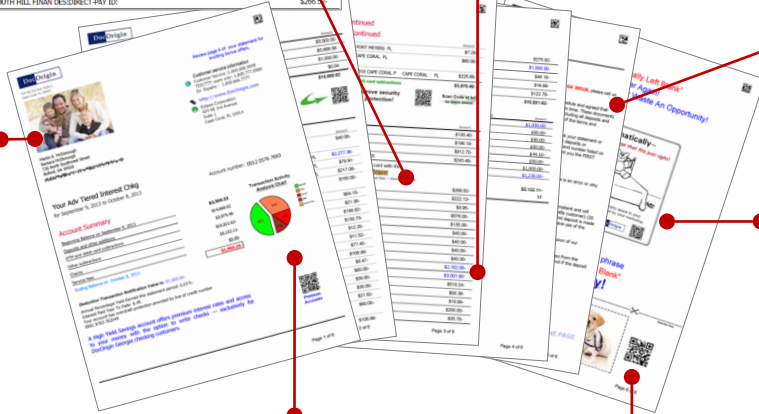

Dynamic, ad inserts based on key words in the data stream to upsell products

Conditionally change font attributes based on content to highlight important data

Dynamic content triggered by any variable in the data stream

Import External Rich Text files to simplify form changes

Dynamic White Space Management allows ad insertion based on available white space automatically

Dynamic, scalable vector Pie, Line & Bar Charts

Variable Barcode Support